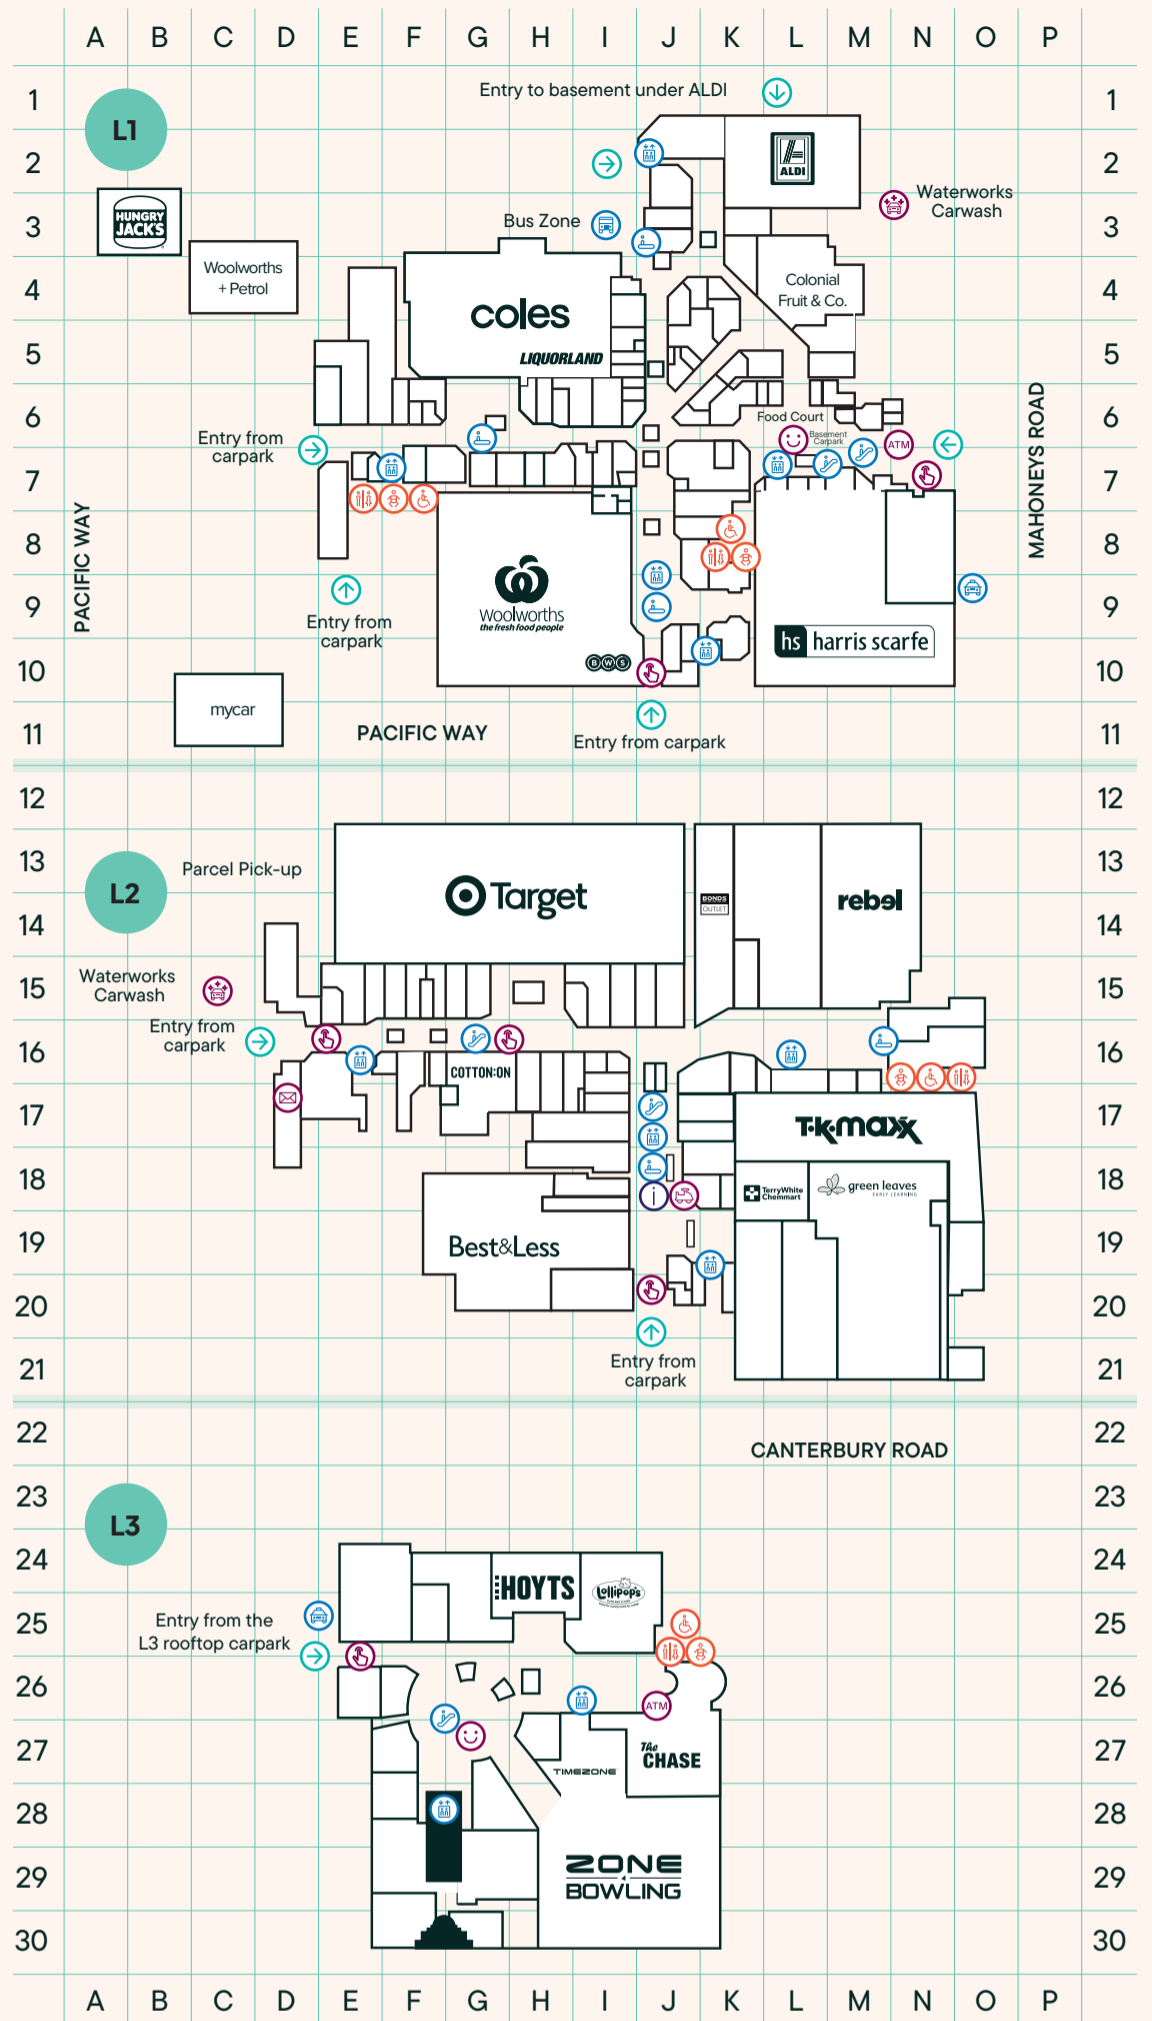

Here for more

Centre Directory

Trading Hours

Monday	9:00am	-	5:30pm
Tuesday	9:00am	-	5:30pm
Wednesday	9:00am	-	5:30pm
Thursday	9:00am	-	9:00pm
Friday	9:00am	-	9:00pm
Saturday	9:00am	-	5:00pm
Sunday	10:00am	-	5:00pm

Some Restaurants and Cafés trade outside these hours. Please contact individual retailers for full details.

Free Parking

We have over 3,500 free car park spaces, most of them undercover.

Customer Service Desk

Our friendly Customer Service Staff can assist you with enquiries ranging from directions to stores, lost property, taxi bookings and public transport timetables.

Mobility Equipment

Mobility equipment including wheelchairs and motorised scooters can be loaned from Customer Service FREE of charge. Book ahead by calling 9878 7111 or visit Customer Service on Level 2.

Parent's Rooms

Our Parents' Rooms cater to children of all ages. Parents' Rooms are located at Level 1 (one next to the Food Court & another near the Coles entrance) and Level 3 (next to Lollipops Playland). There is also a changing station at the Level 2 amenities opposite Rebel. Grid references respectively are K8, F7, J25 and N16.

Mailing List

Join the Forest Hill Chase Mailing List and keep up-to-date with special events and exclusive Dining & Entertainment offers! Sign up at foresthillchase.com.au.

Key

Travel

- Lifts
- Escalators
- Travelators
- Bus
- Taxi

Services

- Carwash
- Free Kiddy Cruisers
- Post Office
- ATM
- Kid's Play
- Digital Directories
- Information

Entrances

- Entry Doors

Amenities

- Restrooms
- Accessible Toilets
- Parent's Room