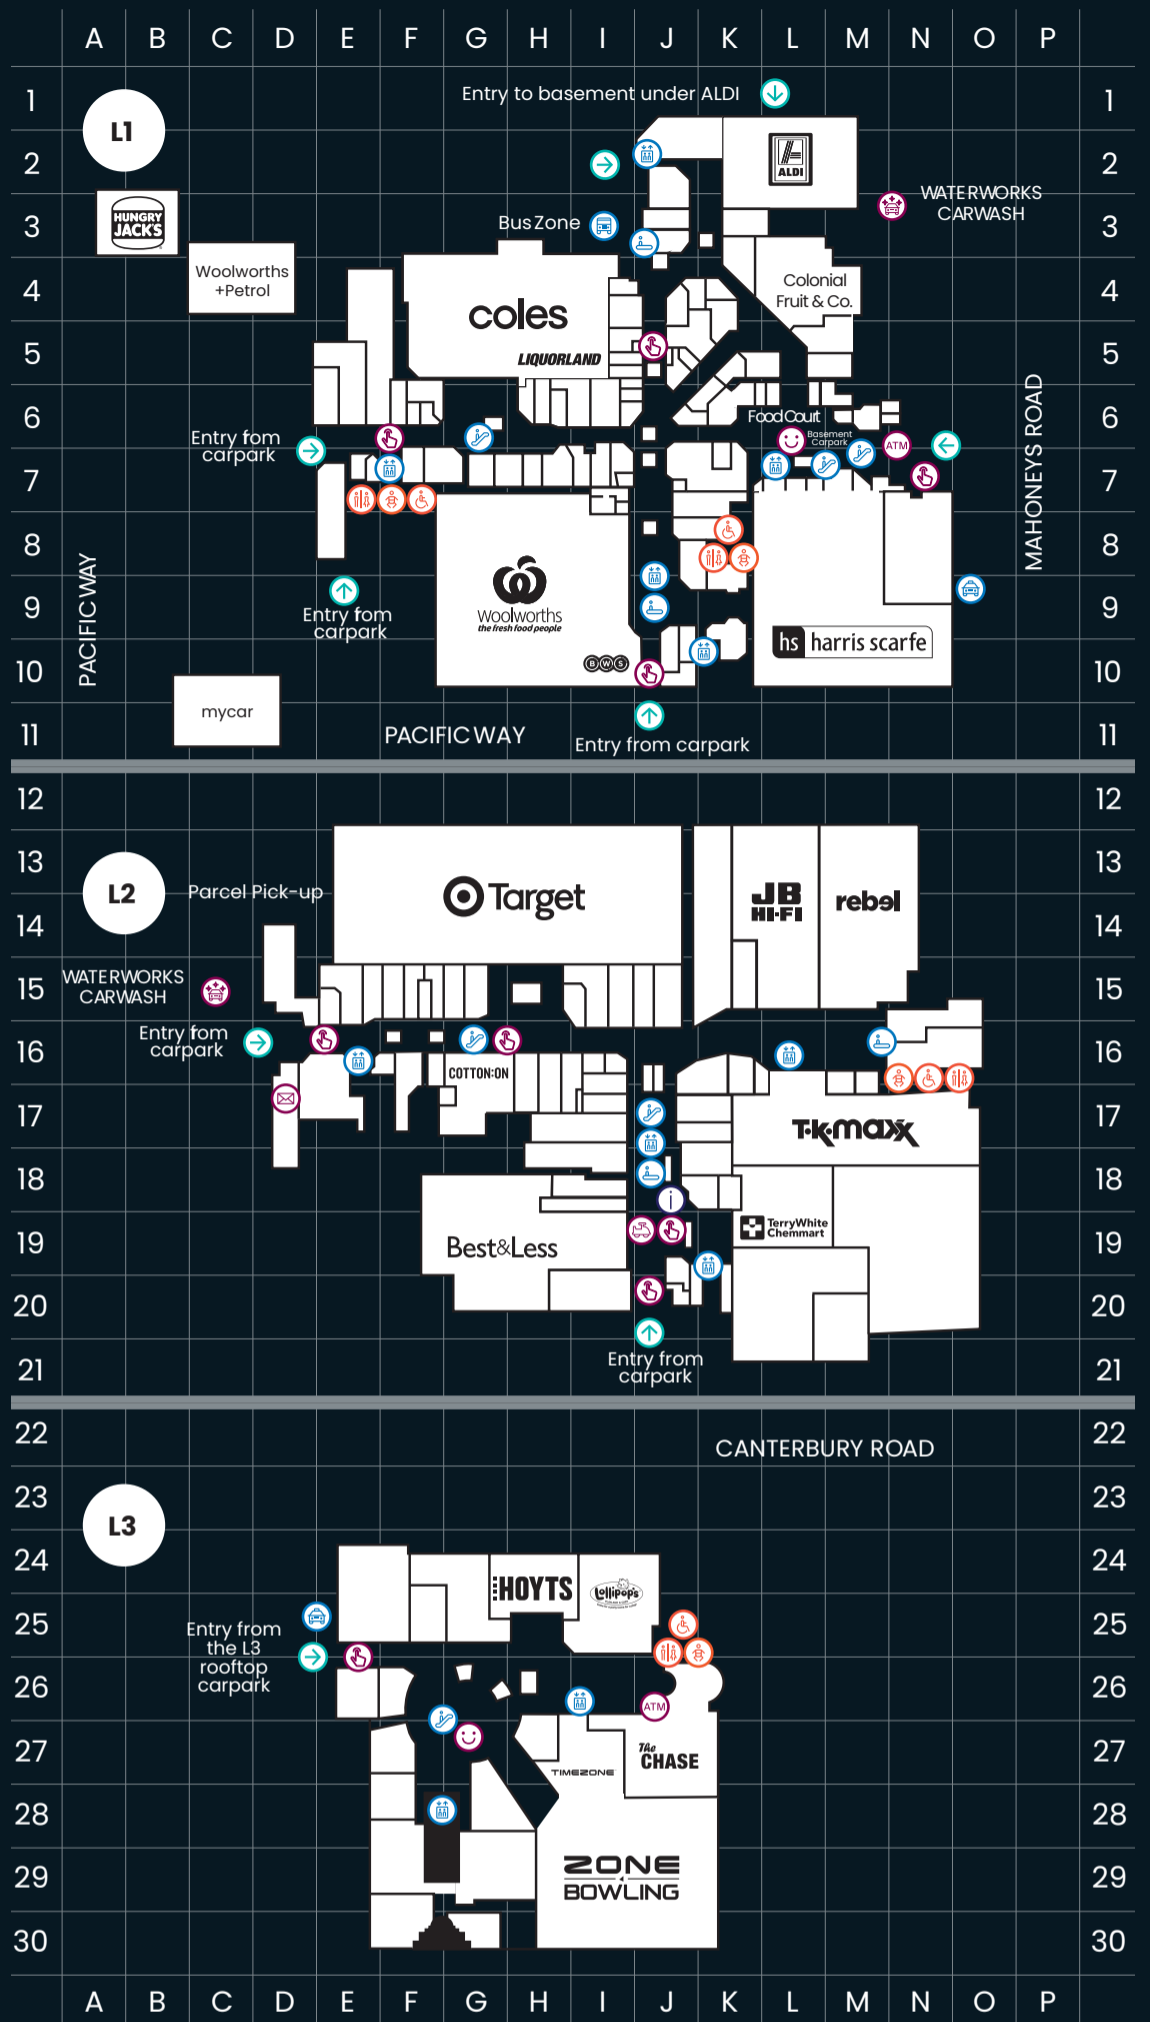

FOREST HILL CHASE

Centre Directory

TRADING HOURS

- **MON** 9:00am - 5:30pm
- **TUE** 9:00am - 5:30pm
- **WED** 9:00am - 5:30pm
- **THU** 9:00am - 9:00pm
- **FRI** 9:00am - 9:00pm
- **SAT** 9:00am - 5:00pm
- **SUN** 10:00am - 5:00pm

Supermarkets and major retailers will trade normal hours. Level 3 entertainment open until late. Please contact individual stores for more details.

FREE PARKING

We have over 3,000 free car park spaces, most of them undercover.

CUSTOMER SERVICE DESK

Our friendly Customer Service staff can assist you with enquiries ranging from directions to stores, lost property, taxi bookings and public transport timetables. Grid reference is J11.

MOBILITY EQUIPMENT

Mobility equipment including wheelchairs and motorised scooters can be loaned from Customer Service FREE of charge. Book ahead by calling 9878 7111 or visit Customer Service on Level 2.

PARENT'S ROOMS

Our Parents' Rooms cater to children of all ages. Parents' Rooms are located at Level 1 (one next to the Food Court & another near the Coles entrance) and Level 3 (next to Lollipops Playland). There is also a changing station at the Level 2 amenities opposite Rebel. Grid references respectively are K8, F7, J25 and N16.

MAILING LIST

Sign up to the Forest Hill Chase mailing list to receive news, updates and offers at foresthillchase.com.au

Key

TRAVEL

- Lifts
- Escalators
- Travelators
- Bus
- Taxi

SERVICES

- Carwash
- Free Kiddy Cruisers
- Post Office
- ATM
- Kid's Play
- Digital Directories
- Information

ENTRANCES

- Entry Doors

AMENITIES

- Restrooms
- Accessible Toilets
- Parent's Room