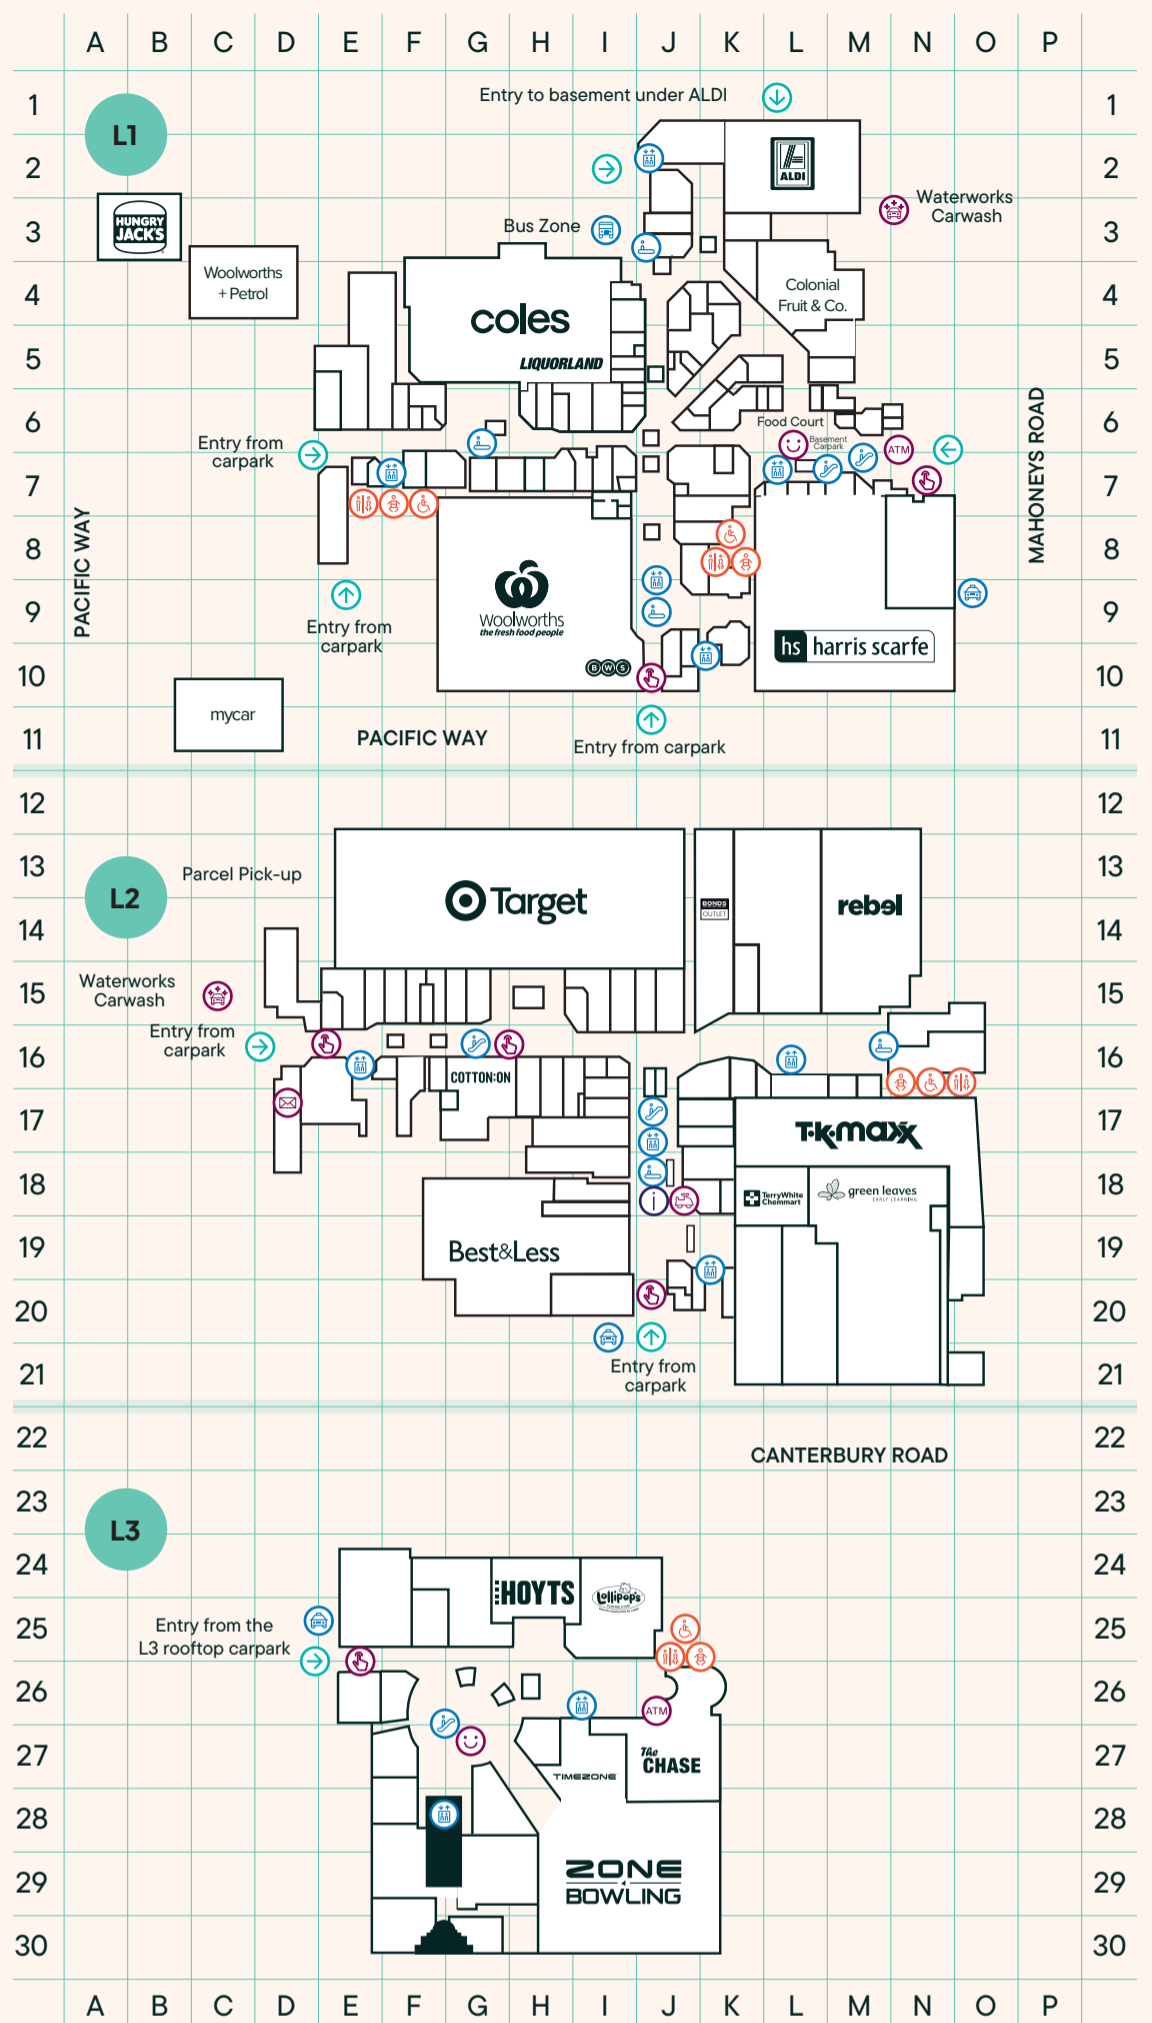

Here for more

Centre Directory

Trading Hours

Monday	9:00am	-	5:30pm
Tuesday	9:00am	-	5:30pm
Wednesday	9:00am	-	5:30pm
Thursday	9:00am	-	9:00pm
Friday	9:00am	-	9:00pm
Saturday	9:00am	-	5:00pm
Sunday	10:00am	-	5:00pm

Some Restaurants and Cafés trade outside these hours. Please contact individual retailers for full details.

Free Parking

We have over 3,500 free car park spaces, most of them undercover.

Customer Service Desk

Our friendly Customer Service Staff can assist you with enquiries ranging from directions to stores, lost property, taxi bookings and public transport timetables.

Mobility Equipment

Mobility equipment including wheelchairs and motorised scooters can be loaned from Customer Service FREE of charge. Book ahead by calling 9878 7111 or visit Customer Service on Level 2.

Parent's Rooms

Our Parents' Rooms cater to children of all ages. Parents' Rooms are located at Level 1 (one next to the Food Court & another near the Coles entrance) and Level 3 (next to Lollipops Playland). There is also a changing station at the Level 2 amenities opposite Rebel. Grid references respectively are K8, F7, J25 and N16.

Mailing List

Join the Forest Hill Chase Mailing List and keep up-to-date with special events and exclusive Dining & Entertainment offers! Sign up at foresthillchase.com.au.

Key

Travel

- Lifts
- Escalators
- Travelators
- Bus
- Taxi

Services

- Carwash
- Free Kiddy Cruisers
- Post Office
- ATM
- Kid's Play
- Digital Directories
- Information

Entrances

- Entry Doors

Amenities

- Restrooms
- Accessible Toilets
- Parent's Room